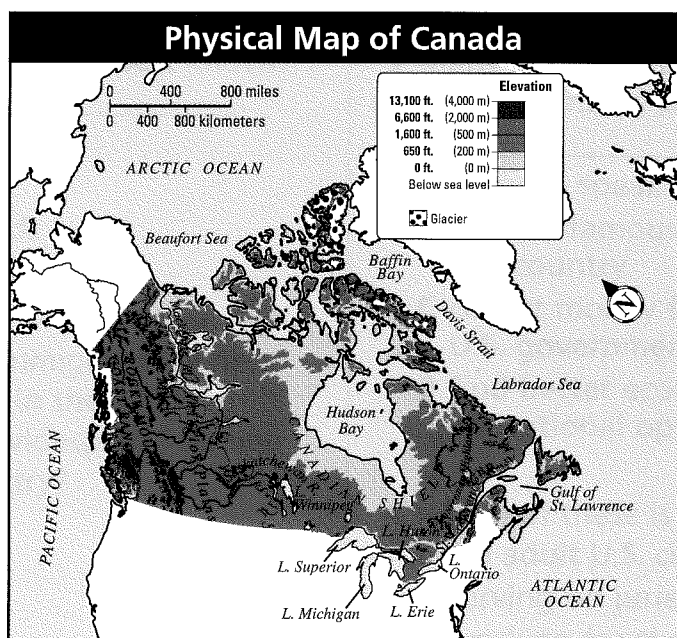

MAPS

Physical Map—Multiple Choice

Directions: Look at the physical map of Canada. Use the map to answer the following multiple-choice questions.

- 1 Which landform nearly surrounds Hudson Bay?
 - A Canadian Shield
 - B Interior Plains
 - C Rocky Mountains
 - D Coast Ranges
- 2 What are the northernmost mountains?
 - A Rocky Mountains
 - B Laurentian Highlands
 - C Mackenzie Mountains
 - D Coast Ranges
- 3 About how wide is Hudson Bay?
 - A 100 miles
 - B 600 miles
 - C 1,200 miles
 - D 1,800 miles
- 4 Which body of water is closest to the Laurentian Highlands?
 - A Beaufort Sea
 - B Lake Winnipeg
 - C Gulf of St. Lawrence
 - D Hudson Bay

Test Your Knowledge

What are some of the vegetation zones in North America, and what kind of vegetation grows in each zone?